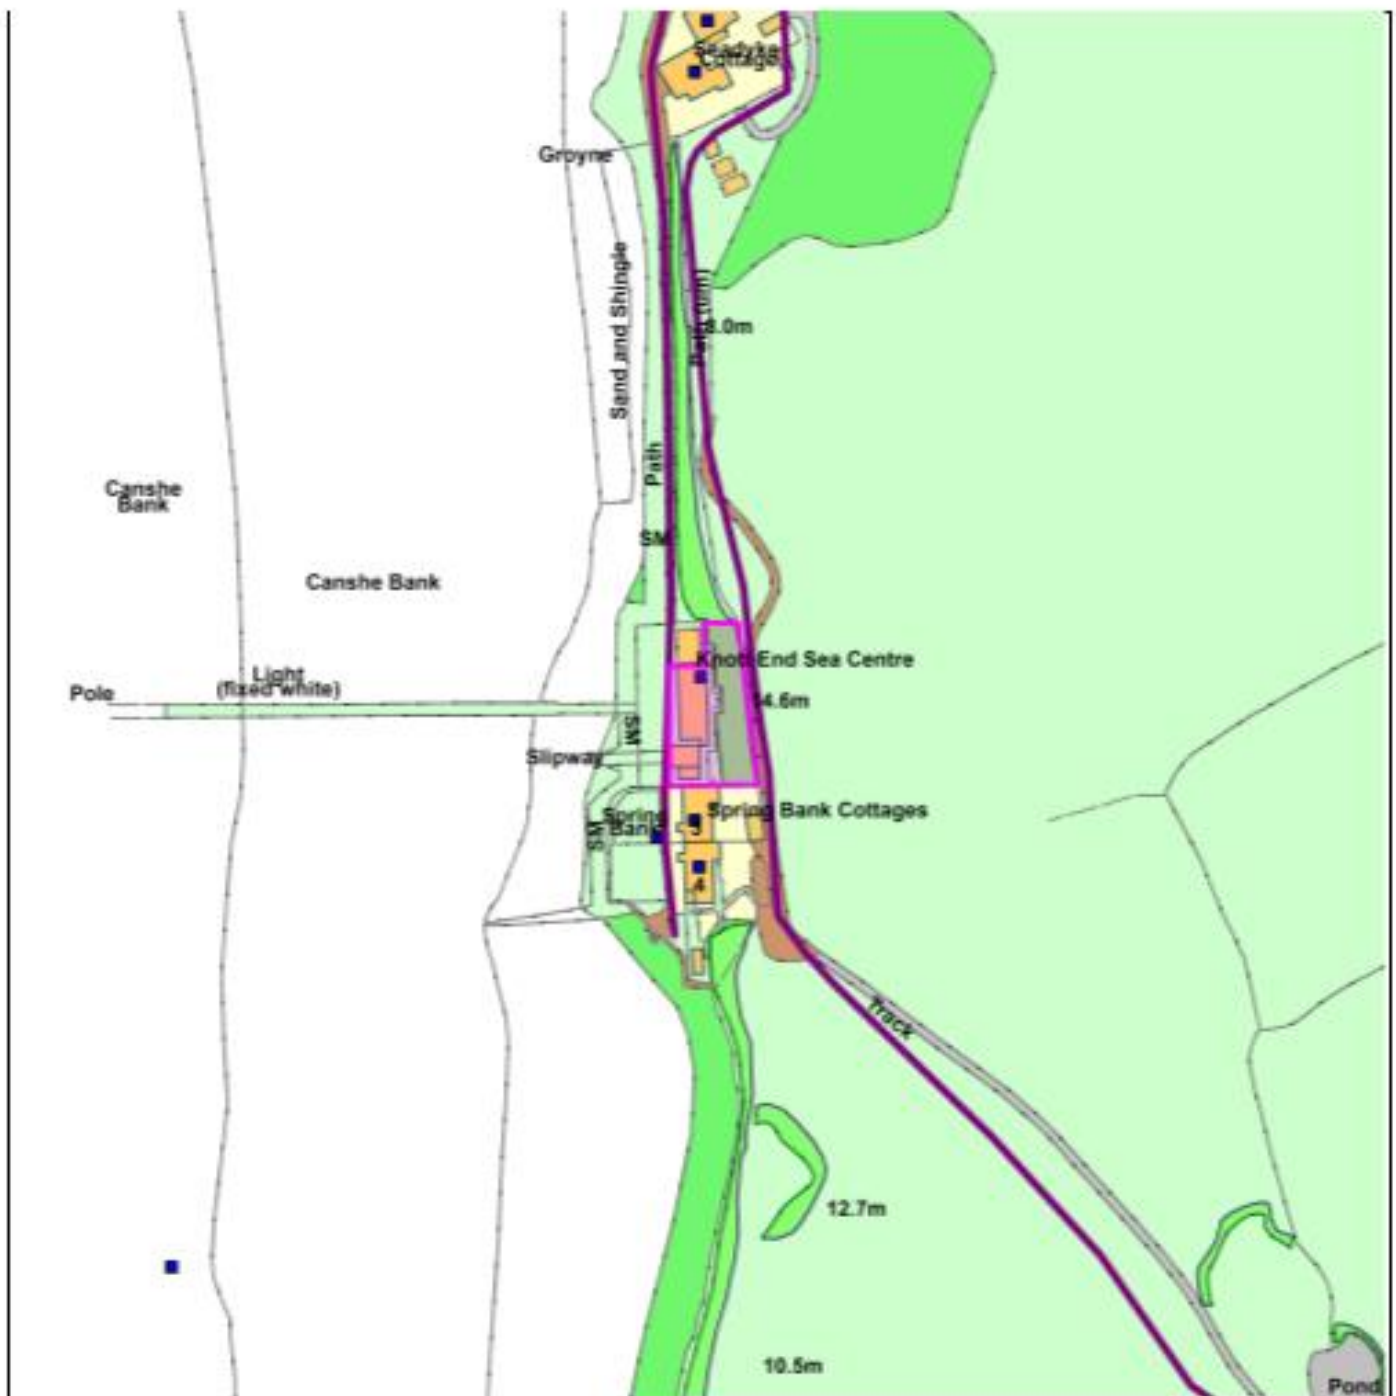

# Planning Committee

22/00976/FUL - Spring Bank Cottage, Wyre Side, Knott End-on-Sea FY6 0AA

Scale : 1:1726

Reproduced from the Ordnance Survey map with the permission of the Controller of Her Majesty's Stationery Office © Crown Copyright 2012.

Unauthorized reproduction infringes Crown Copyright and may lead to prosecution or civil proceedings.

Organisation	Wyre Council
Department	Planning Department
Comments	3
Date	17 October 2022
S LA Number	100018720